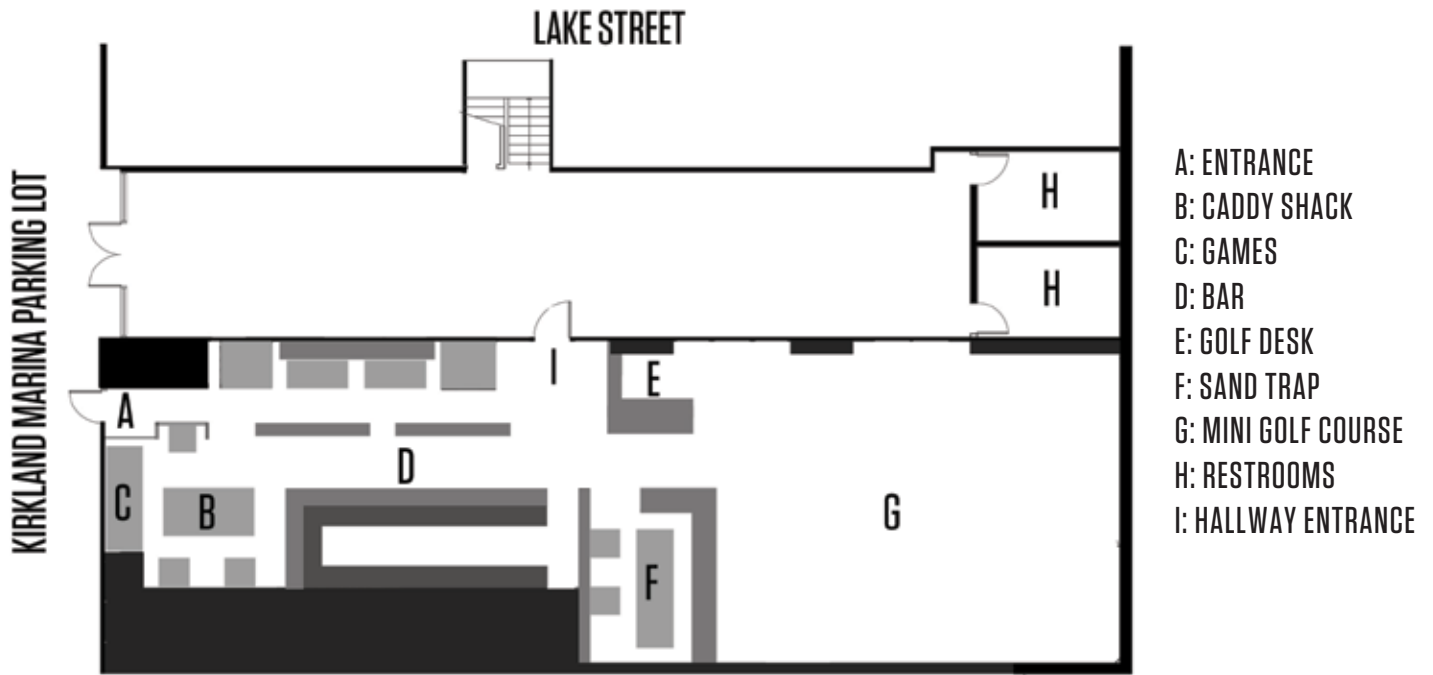

KIRKLAND GROUP EVENTS

RATES

NEW! HOLE IN ONE PACKAGE

Includes:

3 HOUR ROOM RENTAL PLUS 1 ROUND OF GOLF & UNLIMITED DUFFLEBOARD FOR YOU AND YOUR GUESTS!

ROOM	CAPACITY	ROOM ONLY STARTING AS LOW AS..	HOLE IN ONE PACKAGE STARTING AS LOW AS..
Caddy Shack	20	\$45/hr	\$125
Sand Trap	20	\$40/hr	\$125
Country Club	50	\$150/hr	N/A
Full Pub Buyout	150	Varies based on specific date and time	Varies based on specific date and time

ROOM/PACKAGE DETAILS

SAND TRAP

20 people

Includes: reserved space with your own TV with HDMI hook up

COUNTRY CLUB

50 people

Includes: reserved space with your own TV w/ HDMI hookup, entire mini golf course plus unlimited mini golf